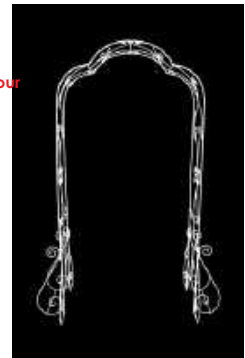

This item can be sprayed any colour at an additional cost

WROUGHT IRON GAZEBO

Measurements: H: 2m W: 3m
 Colour: White
 Price: R580

ARCH

Measurements: H: 2.3m W: 1.2m
 Colour: White
 Price: R350

ROUND ARCH